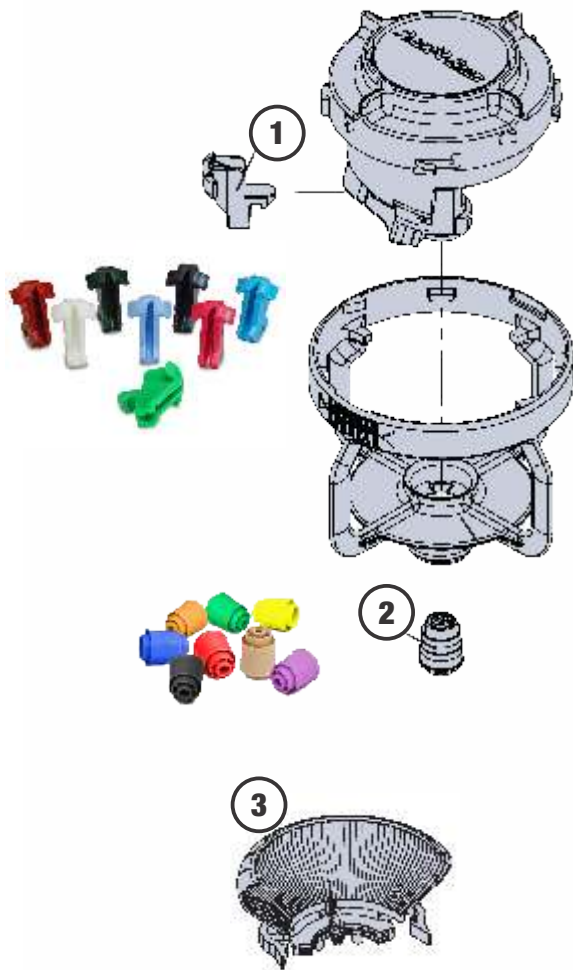

RAIN BIRD

LOW FLOW SPRINKLER (LF 2400)..... Pg. 128 - 129

LF2400

DESCRIPTION	CODE	PRICE
LF2400 "Body and Drive unit only" (No Nozzle/Deflector)	LF2400	R165.00

SPARES

NR	DESCRIPTION	CODE	PRICE
1	Deflector	LF2400-D Angle?	R11.30
2	Nozzle	LF2400-NZ Size?	R8.00
3	Edge Guard	LF2400 - EDGE	R130.00