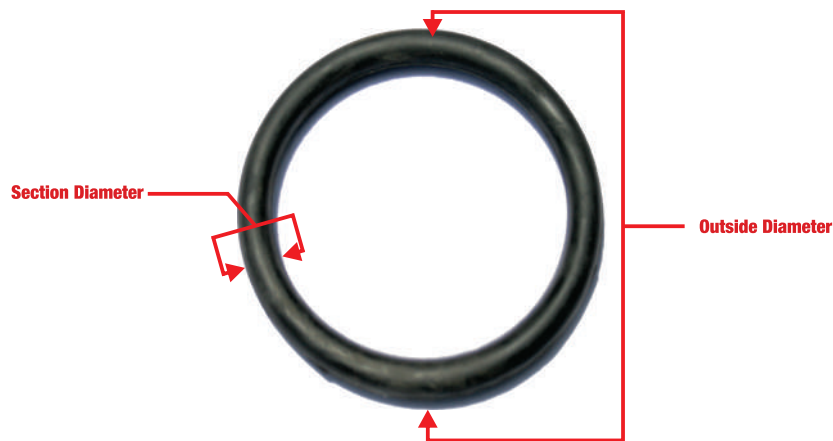

**REDUCERS**

			50X50	70X50	70X80	89X70	108X89	159X108	159X150
<b>MALE / FEMALE</b>		QC81 or KMGV		R1 173.51		R1 659.96	R1 965.92	R2 957.15	

**QUICK COUPLING  
FITTINGS  
PERROT**

**2 AND 3 LEG Y – PIECES**

**RUBBER RINGS**

CODE	PIPE SIZE	OUTSIDE DIAMETER	SECTION DIAMETER	PRICE
QC4-50	50mm	86mm	11mm	R23.73
QC4-70	70mm	109mm	12mm	R25.53
QC4-89	89mm	140mm	14mm	R32.00
QC4-108	108mm	160mm	18mm	R93.84
QC4-159	159mm	228mm	23mm	R170.42