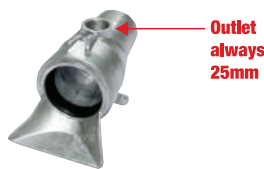

**MALE THREAD CONNECTORS**

CODE	SIZE	PRICE
ABMT63/50	63/50	R533.14
ABMT75/65	75/65	R656.85
ABMT90/80	90/80	R989.69

**SADDLES, FOOT PIECE, RISER AND SPRINKLER**

OTHER SIZE  
AVAILABLE  
PAGE 121

CODE	SIZE	PRICE
VYR36	ALL	R102.69
NYLON NOZZLE	ALL	R5.00
NYLON PLUG	ALL	R1.34
ABRP500 M/F	ALL	R57.87
CS063025	63	R31.67
CS075025	75	R42.10
CS090025	90	R49.90
ABFP63	FOOT PIECE ONLY	R106.56
ABFP75	FOOT PIECE ONLY	R106.56
ABFP90	FOOT PIECE ONLY	R106.56

**PLEASE NOTE:**

- Saddle is always 25mm outlet
- Riser is threaded: 25mm Male at bottom 20mm Female at top Recommended riser pipe is 500mm long

**10 - PRESS IN COUPLINGS RP**

CODE	SIZE	PRICE
10051W	51	R428.65
10076W	76	R489.84
10102W	102	R669.27

**10A - LIPSEAL FOR ABOVE AND OTHER FITTINGS**

SIZE	ID(mm)	OD(mm)	THICKNESS(mm)
51	47	68	13
76	72	98	18
102	102	124	18

CODE	SIZE	PRICE
SP002	51	R39.59
SP004	76	R52.53
SP006	102	R67.79

**11 - PRESS IN COUPLINGS RPO (25mm)**