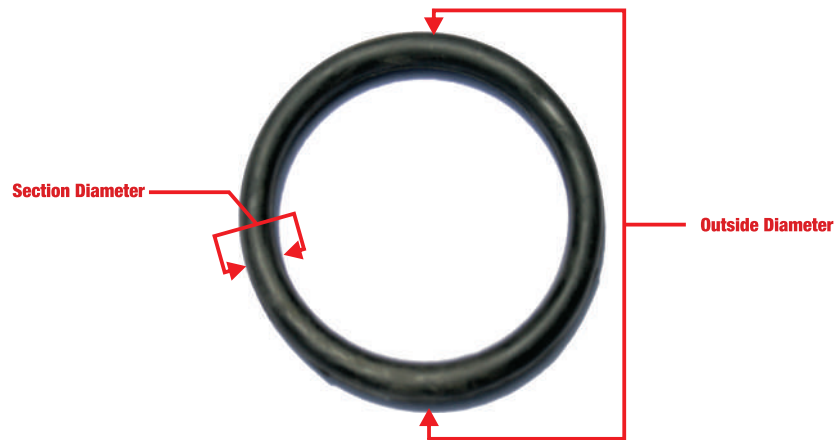

HOSE ADAPTORS

			50X50	70X65	70X80	89X80	108X100	159X150	194X200
B77 or BVS (Male)									
		B77 or BVS	R436.50	R694.35	R716.00	R1 045.48	R1 270.27	R2 303.00	R4 354.00
B78 or BMS (Female)									
		B78 or BMS	R204.14	R292.27	R317.74	R403.46	R570.00	R988.33	R1 969.00

REDUCERS

			70X50	89X70	108X70	108X89	159X108
B81							
		B81	R1 123.97	R1 391.10	R1 895.42	R2 599.41	R4 811.54

RUBBER RINGS

CODE	PIPE SIZE	OUTSIDE DIAMETER	SECTION DIAMETER	PRICE
B4-50	50mm	83mm	9mm	R16.18
B4-70	70mm	115mm	13mm	R27.20
OVERSIZE: B-70-O	70mm	115mm	14mm	R36.00
B4-89	89mm	134mm	13mm	R65.41
B4-108	108mm	167mm	14mm	R69.54
B4-159	159mm	203mm	18mm	R138.73
B4-194	194mm	255mm	19mm	R313.95