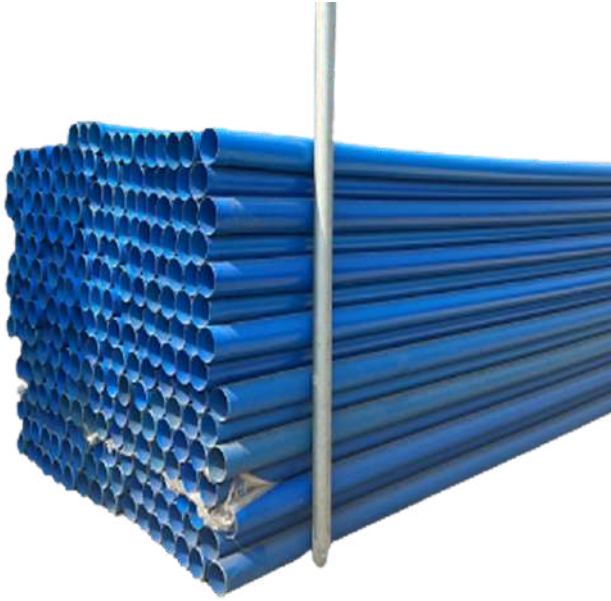

Cut Lengths	
SIZE	PRICE/M
7mm SKI Rope	R1.66
10mm SKI Rope	R3.22
12mm SKI Rope	R4.46
7mm Poly Steel	R2.48
10mm Poly Steel	R4.97

www.ftagencies.co.za

TONY
TURNER
AGENCIES

CABLE KITS

KIT INCLUDES:

- 1X 32mm BASE PLATE
- 2 X 32mm HDPE ADAPTOR
- 1 X SKI ROPE (7MM)
- 1 X SUBMERSIBLE 3 CORE CABLE
- 1 X CABLE JOINT KIT (1.5mm² -4mm²)

DUE TO VOLITILITY OF COPPER PRICES PLEASE CONFIRM COST OF CABLE KITS

JOINT KITS	
SIZE	PRICE
MTO UP TO 4 X 4MM	R73.00
Mx2 UP TO 4 X 16MM	R100.00

GALVANISED BASE PLATES	
SIZE	PRICE
32MM	R167.00
40MM	R171.59
50MM	R181.81

www.ftagencies.co.za

Prices exclude V.A.T

CASINGS & CABLE

CASINGS	
SIZE	PRICE
110MM X 6M	PRICE ON REQUEST
125MM X 6M	PRICE ON REQUEST

SUBMERSIBLE CABLE

PRICE ON REQUEST

www.ftagencies.co.za